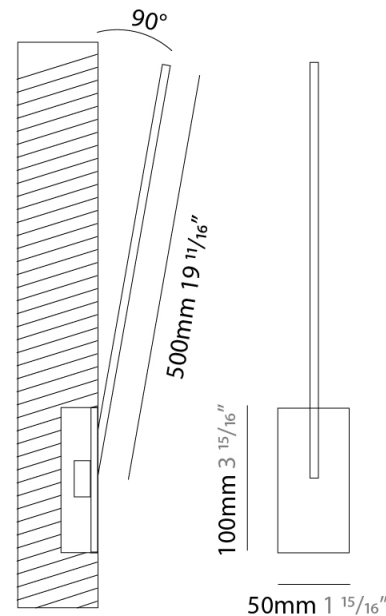

GENERAL

Series: Spillo
 Subseries: Spillo 1 Rod
 Brand: Icone
 Division: Design
 Mounting Type: Recessed
 Mounting Location: Wall
 Subcategory: Ambient

PHYSICAL

Shape: Rectangle
 Width (mm): 50
 Width (in): 1 15/16
 Height (mm): 500
 Height (in): 19 11/16
 Light Distribution: Adjustable
 Fixture Finish: WHI / BLK / CHR / BGD
 Fixture Material: Brass

LED

Color Temperature (°K): 2700 / 3000
 Nominal Lumen (lm): 550
 CRI: >90 CRI
 Lamp Life (hrs): 50000

OPTICAL

Adjustability: Tilt 120°

RATINGS AND CERTIFICATIONS

Certified By: Certified for North American Standards
 IP rating: IP20

GENERAL

Series: Spillo
 Subseries: Spillo 1 Rod
 Brand: Icone
 Division: Design
 Mounting Type: Recessed
 Mounting Location: Wall
 Subcategory: Ambient

PHYSICAL

Shape: Rectangle
 Width (mm): 50
 Width (in): 1 ¹⁵/₁₆
 Height (mm): 500
 Height (in): 19 ¹¹/₁₆
 Light Distribution: Adjustable
 Fixture Finish: WHI / BLK / CHR / BGD
 Fixture Material: Brass